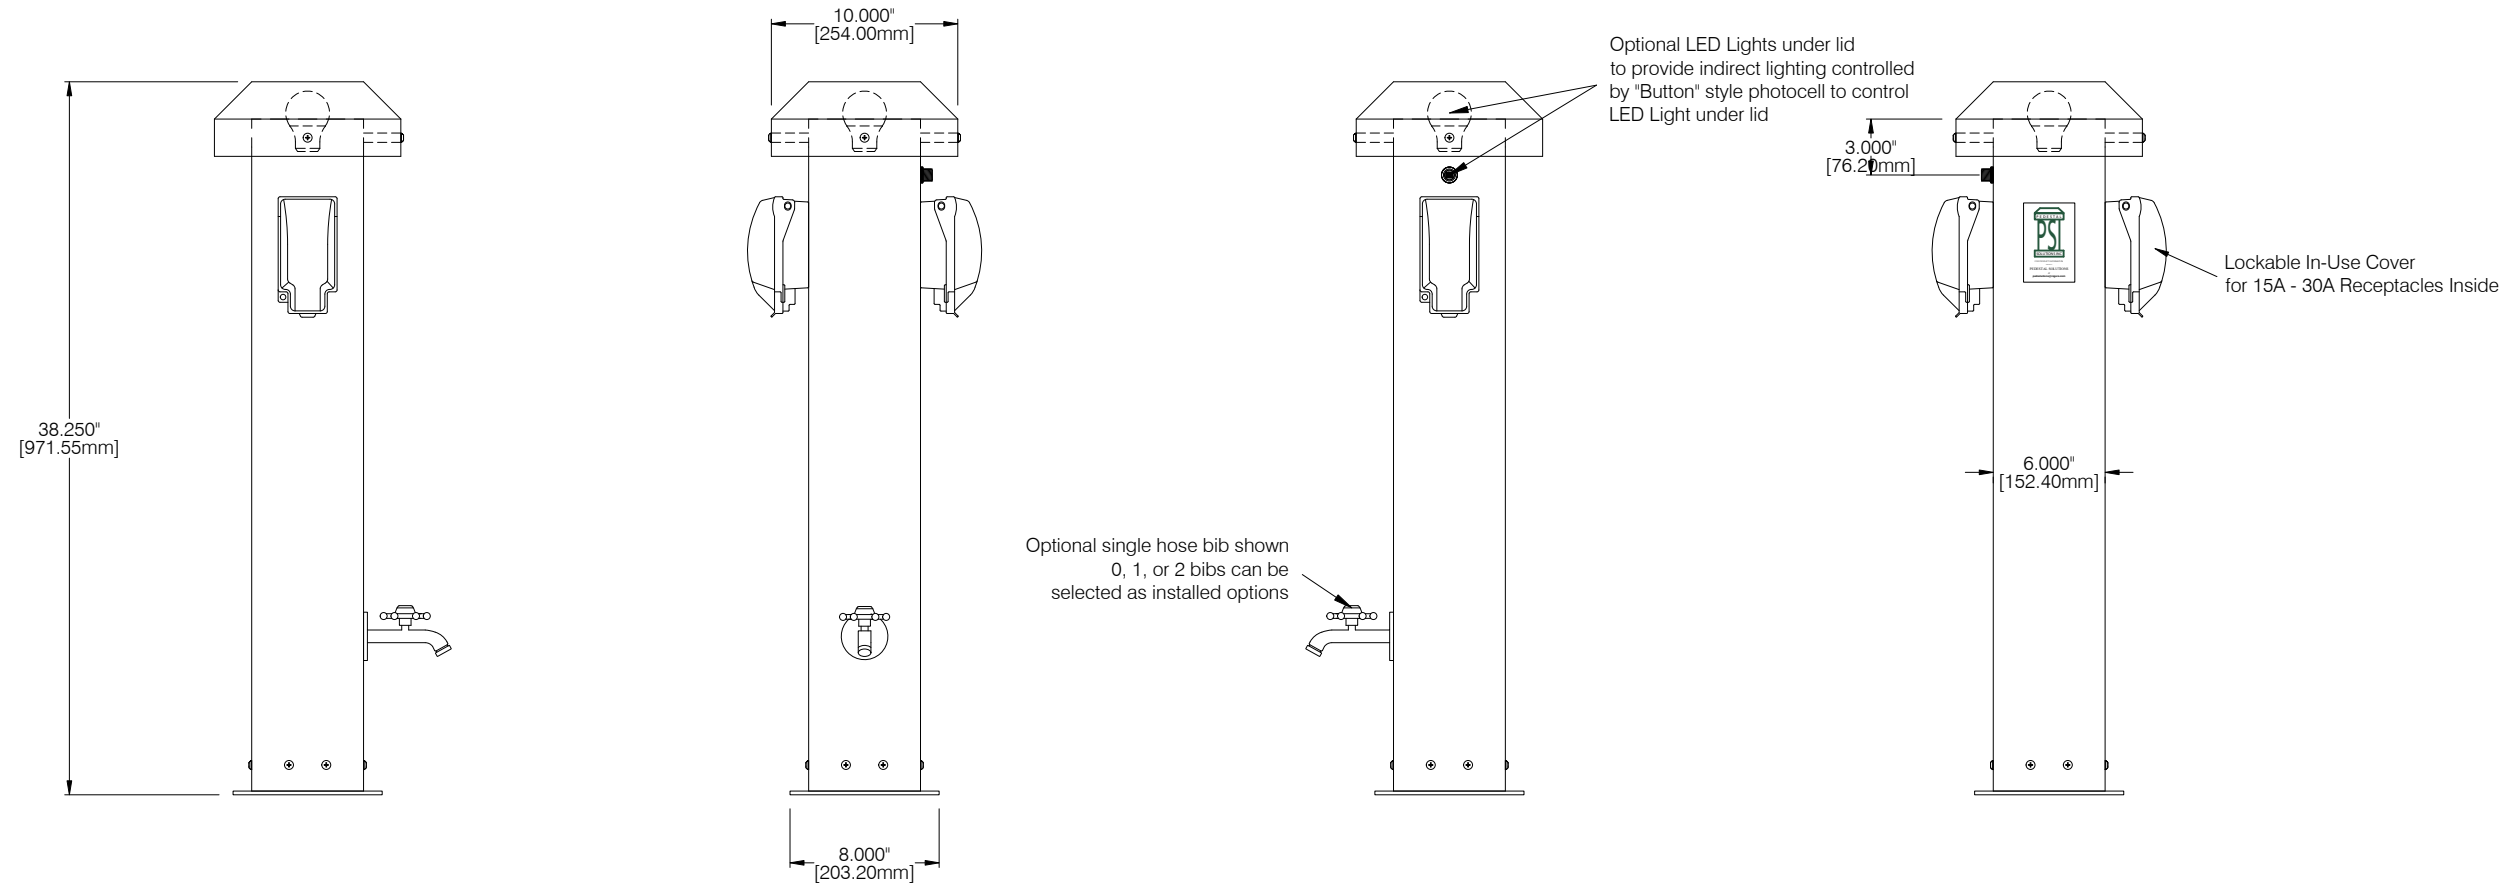

Baseplate (Magnified 2x)

Left Outside View

Front Outside View

Right Outside View

Rear Outside View

RV/Park/Marine Pedestal with 2x Receptacles With "In Use" Covers

Typical Materials Notes:

Enclosure Mat- 10 gauge (0.100") thick aluminum sheet

Baseplate- 0.250" thick aluminum sheet

Paint Colour- "Equipment Green", a dark forest green colour, Protech PS211G58 powder coat

Typical Part Number Explanation:

PP39-SAMPLE

PEDESTAL SOLUTIONS INC.
 6552 Ravenshoe Road, Unit #6
 Sutton West, Ont. L0E 1R0
 Tel: (905) 715-2056
 Email: info@pedestalsolutions.com

TITLE: PEDESTAL SOLUTIONS INC.
 PARK
 PEDESTAL VIEWS

DRAWN BY RAD	PART NO. PP39-SAMPLE
CHECKED BY BP	DWG NO. PP39-SAMPLE
SCALE NONE	
	REVISION A
DATE OCTOBER 06, 2022	PAGE: 1 OF 1