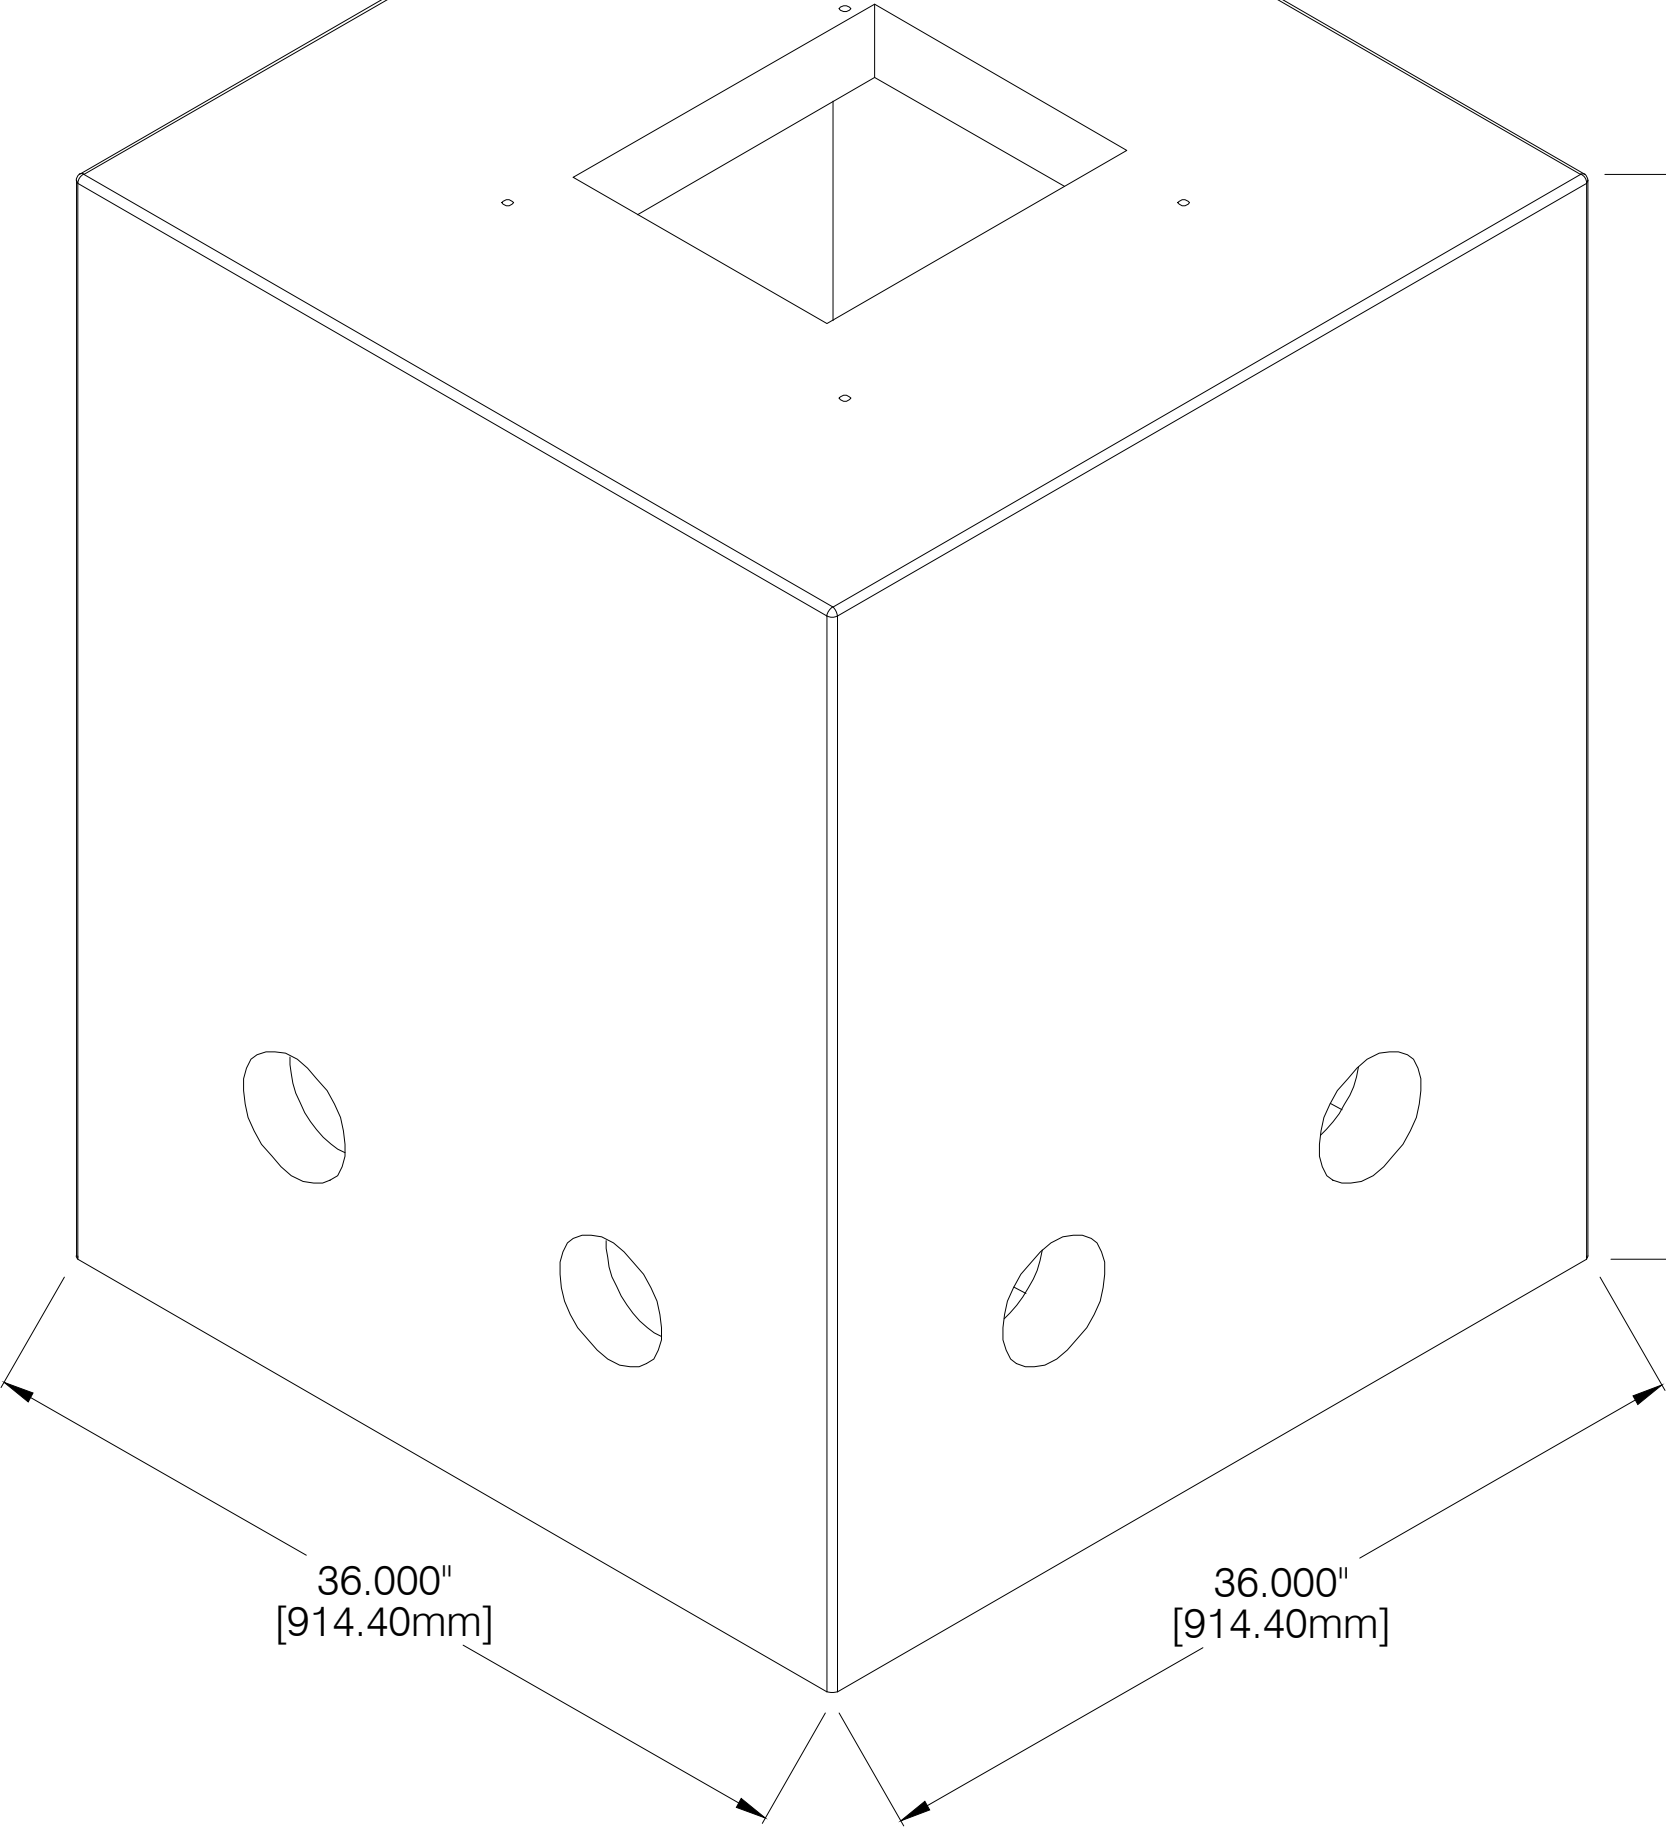

This Base is Used by the
Following Pedestal Styles ...

LVTC42

44.530"
[1131.06mm]

36.000"
[914.40mm]

36.000"
[914.40mm]

Drawings for Information Only
For More Detailed Drawings,
Please Contact the Pre Cast Concrete Manufacturer