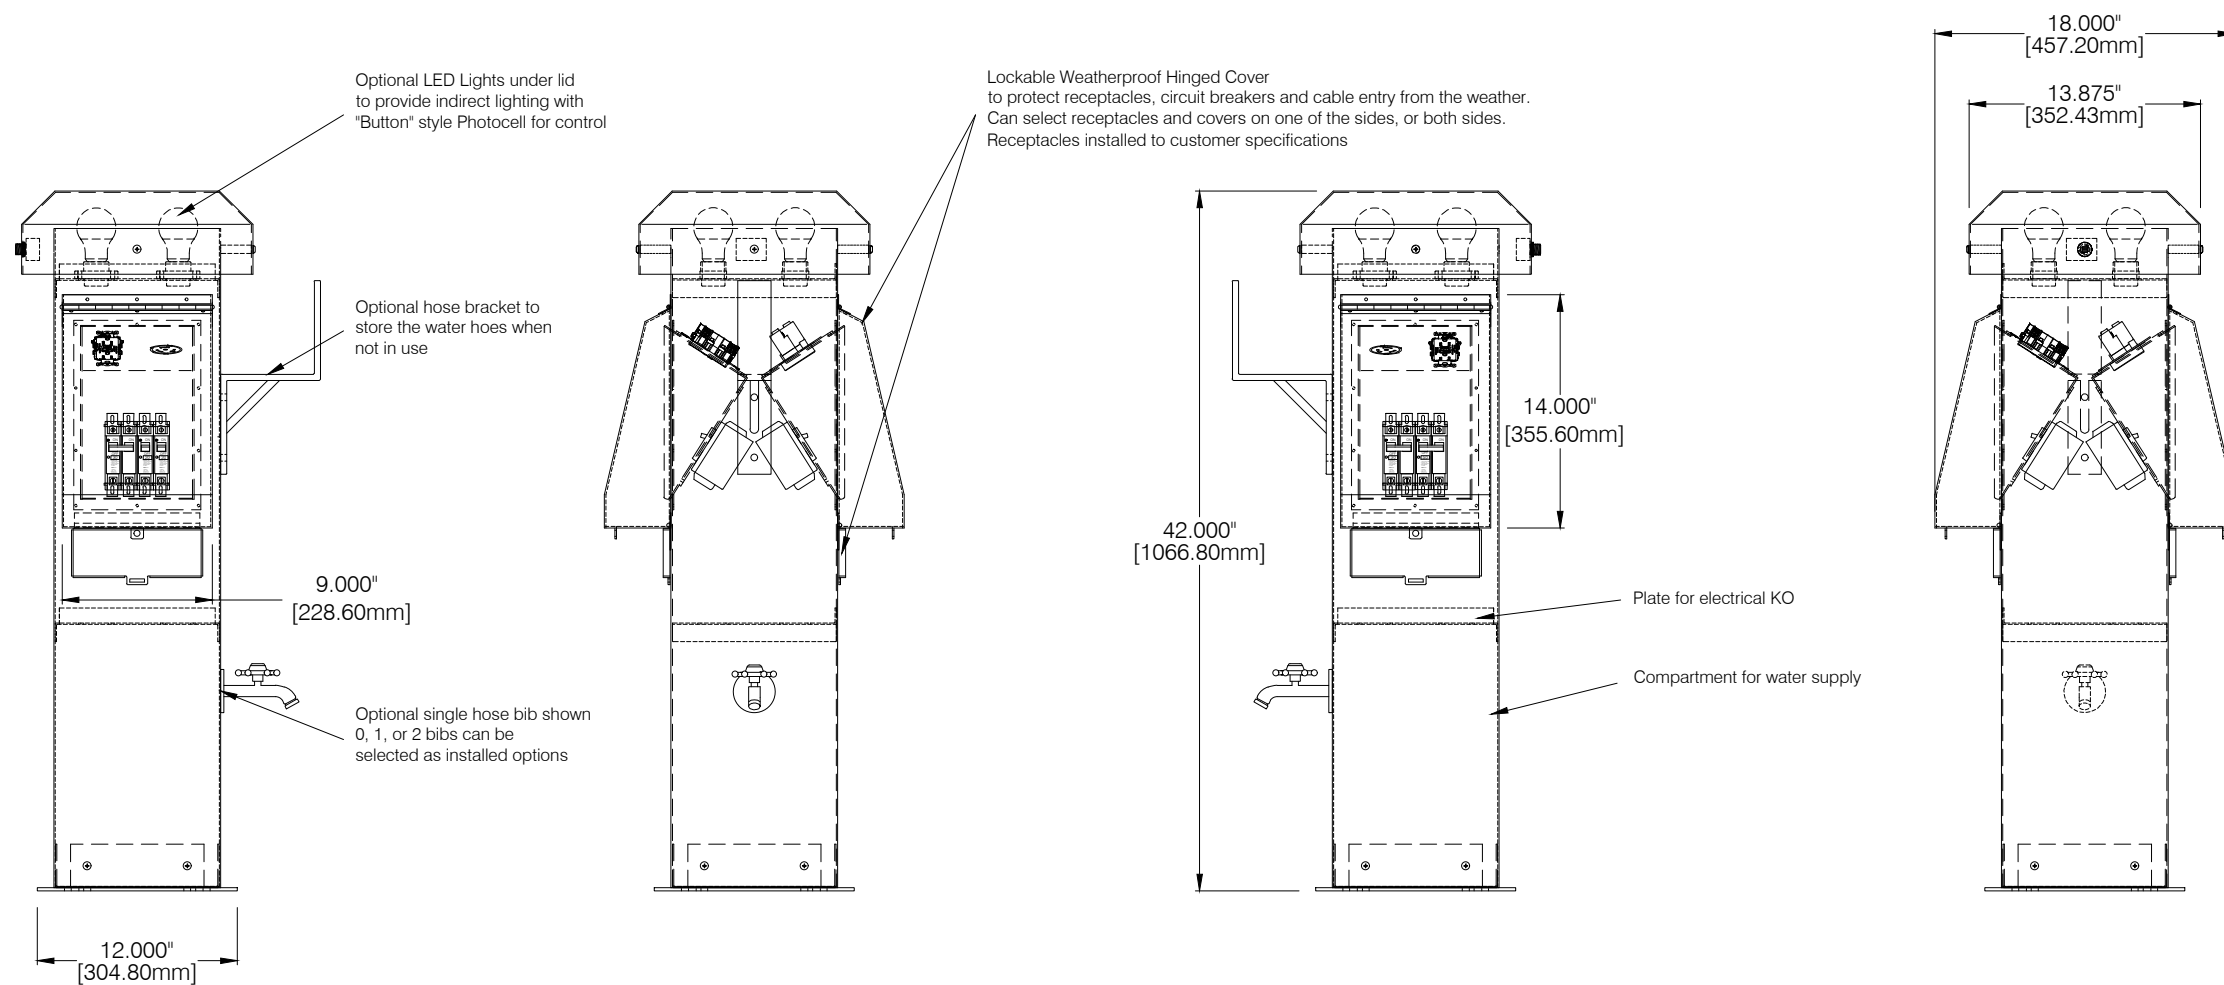

Typical Materials Notes:
 Enclosure Matl-
 10 gauge (.100") thick sheet Aluminum, then anodized.
 Baseplate -
 0.300" thick sheet Aluminum, then anodized.
 Paint Colour-
 Standard gloss white, custom colours are available.